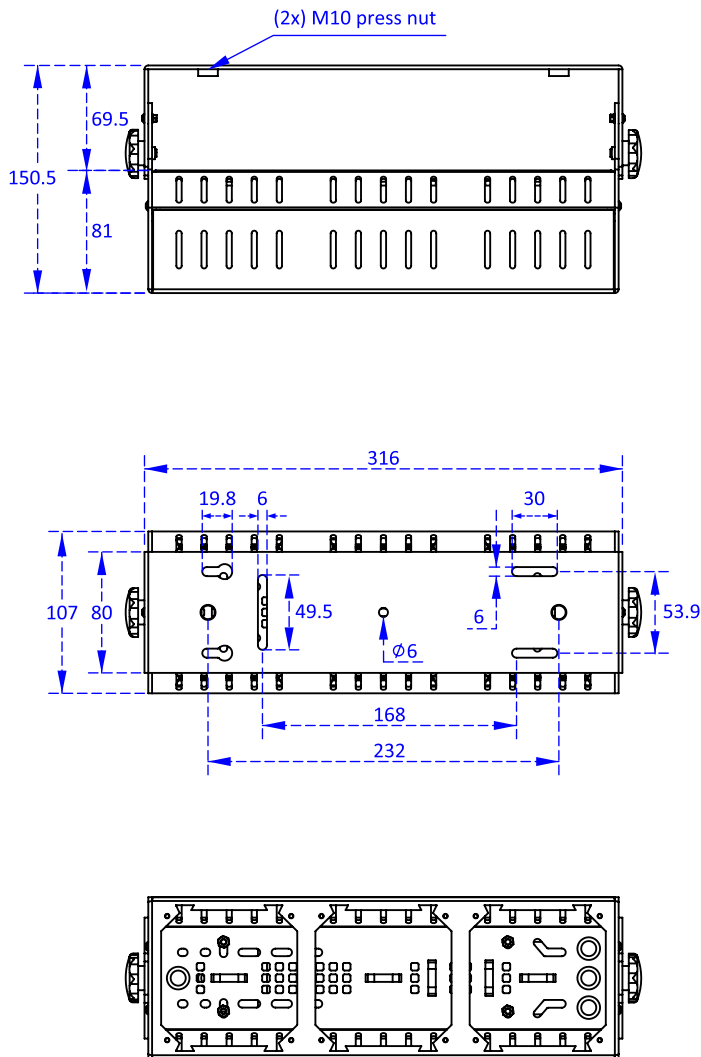

MORE PRODUCT DETAILS

CoolBeam® SQ mounting kits for 2x2MX LED Coolers

Drawings & Dimensions

CoolBeam® SQ3-01

Unit: mm

MORE PRODUCT DETAILS

CoolBeam® SQ mounting kits for 2x2MX LED Coolers

Drawings & Dimensions

CoolBeam® SQ4-01

Unit: mm

MORE PRODUCT DETAILS

CoolBeam® SQ mounting kits for 2x2MX LED Coolers

Drawings & Dimensions

CoolBeam® SQ Dual mount bracket

Unit: mm

MORE PRODUCT DETAILS

CoolBeam® SQ mounting kits for 2x2MX LED Coolers

Drawings & Dimensions

CoolBeam® SQ Triple mount bracket

Unit: mm