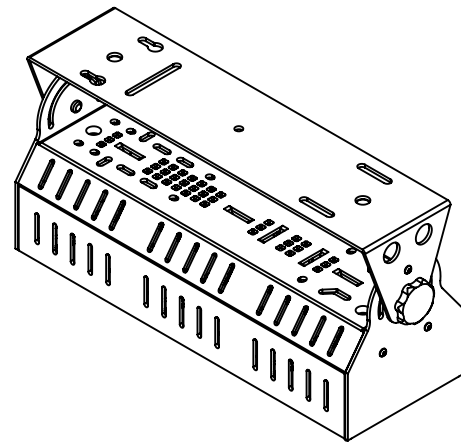

MORE PRODUCT DETAILS

CoolBeam® SQ mounting kits for 2x2MX LED Coolers

Drawings & Dimensions

CoolBeam® SQ3-01

Unit: mm

MORE PRODUCT DETAILS

CoolBeam® SQ mounting kits for 2x2MX LED Coolers

Drawings & Dimensions

CoolBeam® SQ4-01

Unit: mm

MORE PRODUCT DETAILS

CoolBeam® SQ mounting kits for 2x2MX LED Coolers

Drawings & Dimensions

CoolBeam® SQ Dual mount bracket

Unit: mm

MORE PRODUCT DETAILS

CoolBeam® SQ mounting kits for 2x2MX LED Coolers

Drawings & Dimensions

CoolBeam® SQ Triple mount bracket

Unit: mm