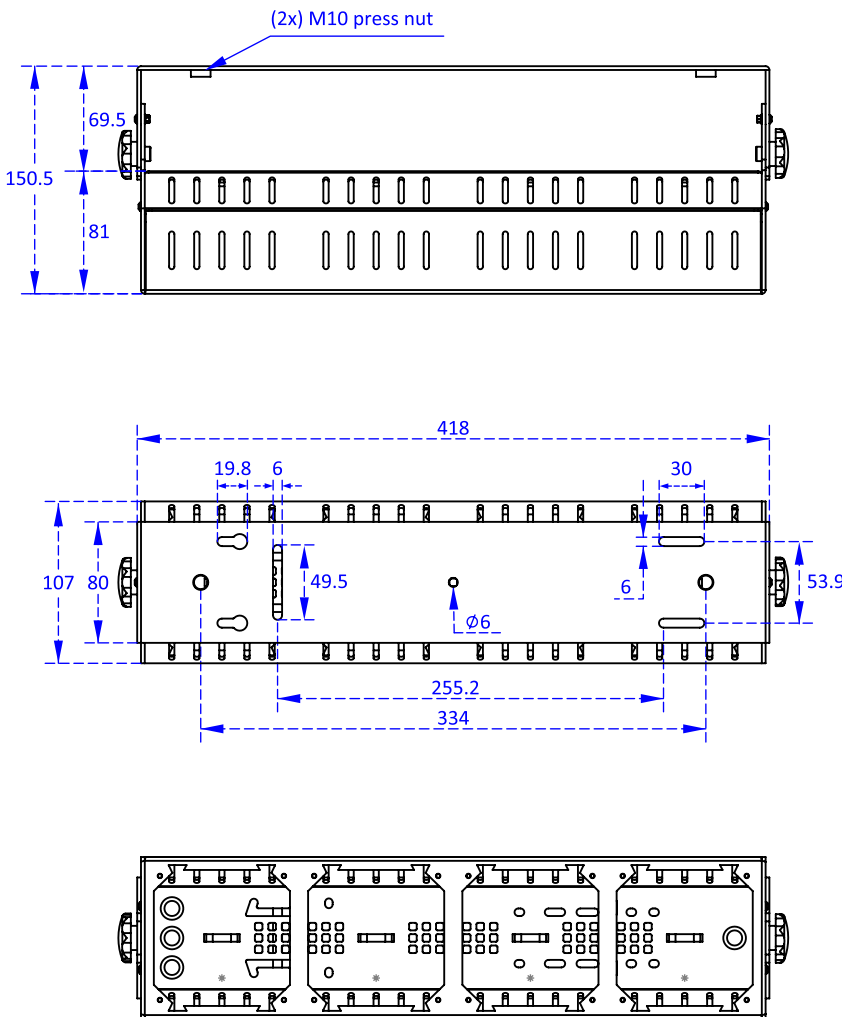

MORE PRODUCT DETAILS

CoolBeam® SQ mounting kits for 2x2MX LED Coolers

Drawings & Dimensions

CoolBeam® SQ3-01

Unit: mm

MORE PRODUCT DETAILS

CoolBeam® SQ mounting kits for 2x2MX LED Coolers

Drawings & Dimensions

CoolBeam® SQ4-01

Unit: mm

MORE PRODUCT DETAILS

CoolBeam® SQ mounting kits for 2x2MX LED Coolers

Drawings & Dimensions

CoolBeam® SQ Dual mount bracket

Unit: mm

MORE PRODUCT DETAILS

CoolBeam® SQ mounting kits for 2x2MX LED Coolers

Drawings & Dimensions

CoolBeam® SQ Triple mount bracket

Unit: mm