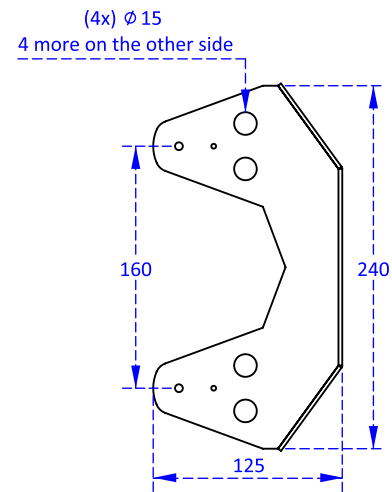

MORE PRODUCT DETAILS

CoolBeam® SQ mounting kits for 2x2MX LED Coolers

Drawings & Dimensions

CoolBeam® SQ3-01

Unit: mm

MORE PRODUCT DETAILS

CoolBeam® SQ mounting kits for 2x2MX LED Coolers

Drawings & Dimensions

CoolBeam® SQ4-01

Unit: mm

MORE PRODUCT DETAILS

CoolBeam® SQ mounting kits for 2x2MX LED Coolers

Drawings & Dimensions

CoolBeam® SQ Dual mount bracket

Unit: mm

MORE PRODUCT DETAILS

CoolBeam® SQ mounting kits for 2x2MX LED Coolers

Drawings & Dimensions

CoolBeam® SQ Triple mount bracket

Unit: mm