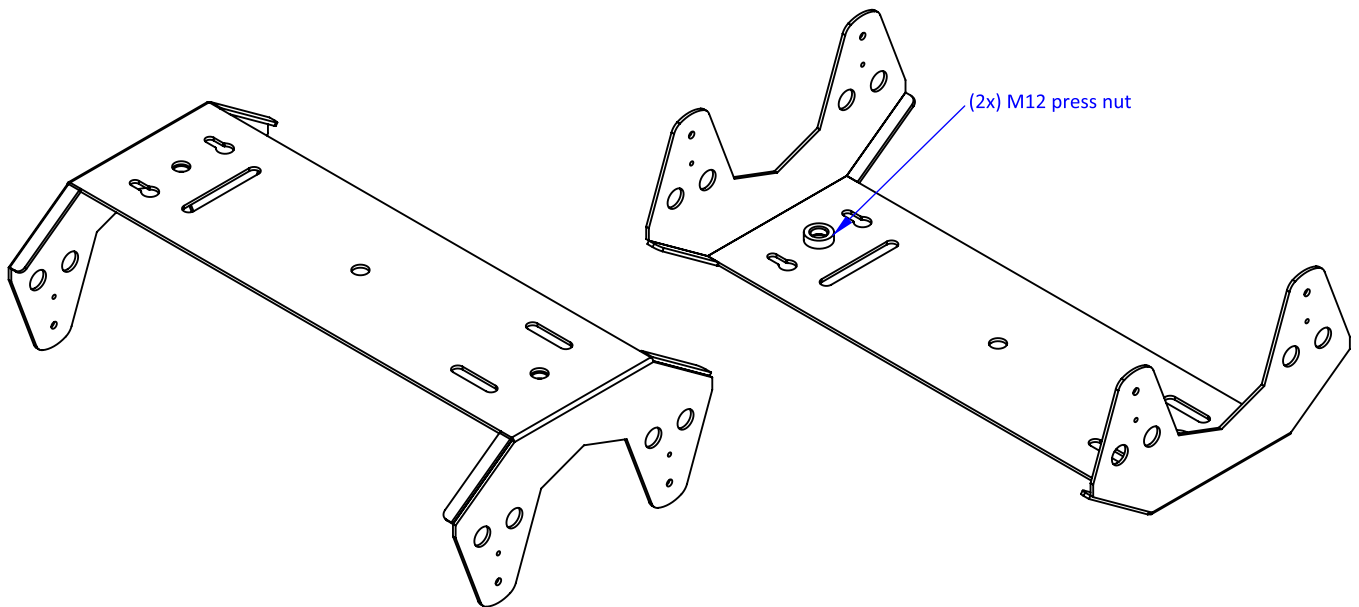

MORE PRODUCT DETAILS

CoolBeam® SQ mounting kits for 2x2MX LED Coolers

Drawings & Dimensions

CoolBeam® SQ3-01

Unit: mm

MORE PRODUCT DETAILS

CoolBeam® SQ mounting kits for 2x2MX LED Coolers

Drawings & Dimensions

CoolBeam® SQ4-01

Unit: mm

MORE PRODUCT DETAILS

CoolBeam® SQ mounting kits for 2x2MX LED Coolers

Drawings & Dimensions

CoolBeam® SQ Dual mount bracket

Unit: mm

MORE PRODUCT DETAILS

CoolBeam® SQ mounting kits for 2x2MX LED Coolers

Drawings & Dimensions

CoolBeam® SQ Triple mount bracket

Unit: mm