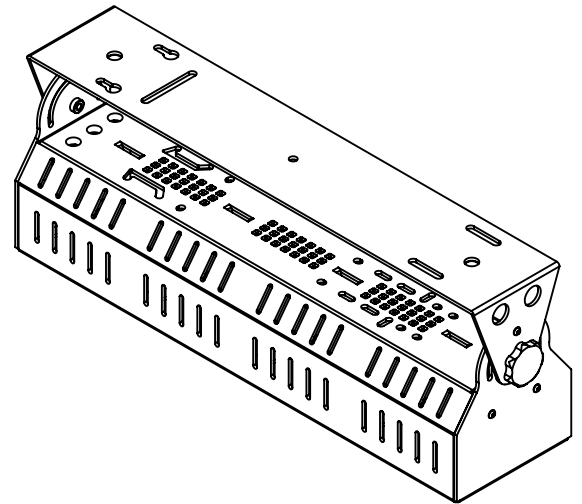

MORE PRODUCT DETAILS

CoolBeam® SQ mounting kits for 2x2MX LED Coolers

Drawings & Dimensions

CoolBeam® SQ3-01

Unit: mm

MORE PRODUCT DETAILS

CoolBeam® SQ mounting kits for 2x2MX LED Coolers

Drawings & Dimensions

CoolBeam® SQ4-01

Unit: mm

MORE PRODUCT DETAILS

CoolBeam® SQ mounting kits for 2x2MX LED Coolers

Drawings & Dimensions

CoolBeam® SQ Dual mount bracket

Unit: mm

MORE PRODUCT DETAILS

CoolBeam® SQ mounting kits for 2x2MX LED Coolers

Drawings & Dimensions

CoolBeam® SQ Triple mount bracket

Unit: mm