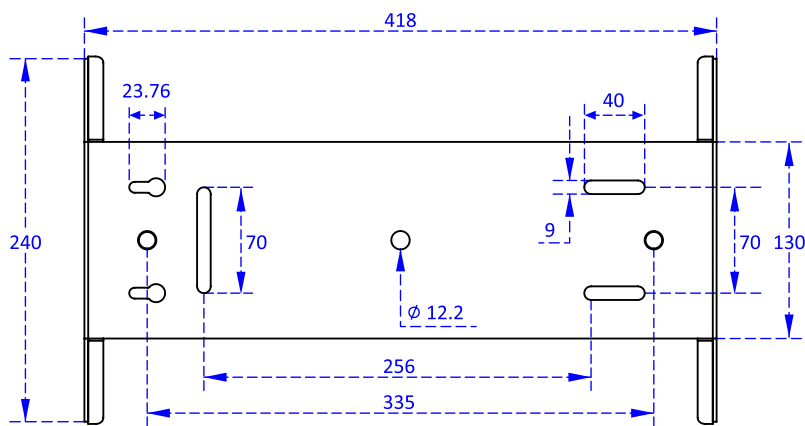

MORE PRODUCT DETAILS

CoolBeam® SQ mounting kits for 2x2MX LED Coolers

Drawings & Dimensions

CoolBeam® SQ3-01

Unit: mm

MORE PRODUCT DETAILS

CoolBeam® SQ mounting kits for 2x2MX LED Coolers

Drawings & Dimensions

CoolBeam® SQ4-01

Unit: mm

MORE PRODUCT DETAILS

CoolBeam® SQ mounting kits for 2x2MX LED Coolers

Drawings & Dimensions

CoolBeam® SQ Dual mount bracket

Unit: mm

MORE PRODUCT DETAILS

CoolBeam® SQ mounting kits for 2x2MX LED Coolers

Drawings & Dimensions

CoolBeam® SQ Triple mount bracket

Unit: mm